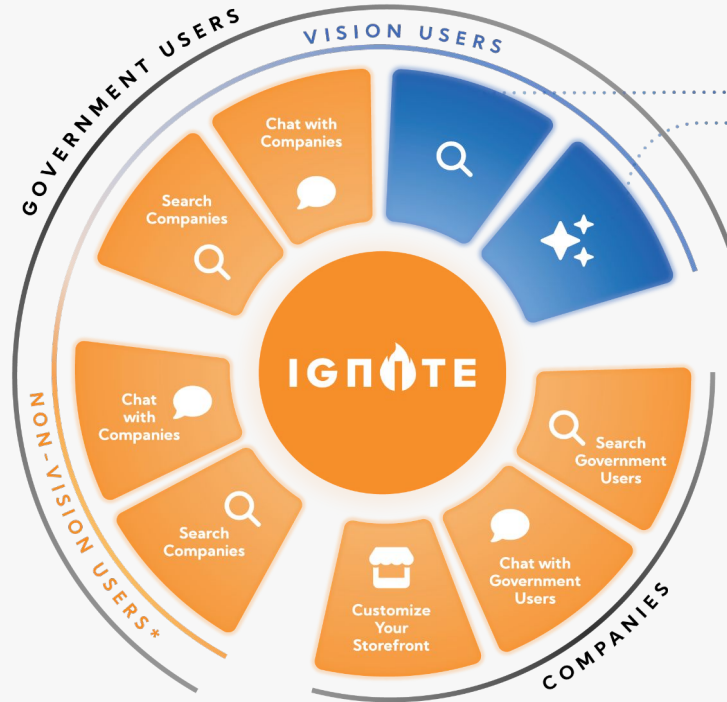

## BLUF: Ingenuity to Capability Joint Innovation System

Members use the secured DOD deployment of VISION to discover, collaborate, and progress innovation and improvement solutions for mission critical joint branch initiatives.

VISION provides leadership the strategic data to advance projects and allocate resources while syncing initiative portfolios across priorities.

### Government Users

Find emerging commercial technology solutions for innovation needs and accelerate concept to capability.

### Small Business Users (Companies)

Make quality connections with government users who have clearly defined innovation needs (for free!)

**One-Way Integration**  
 IGNITE Storefront data is visible in the VISION integration. No VISION data is visible to the companies or to non-VISION users.